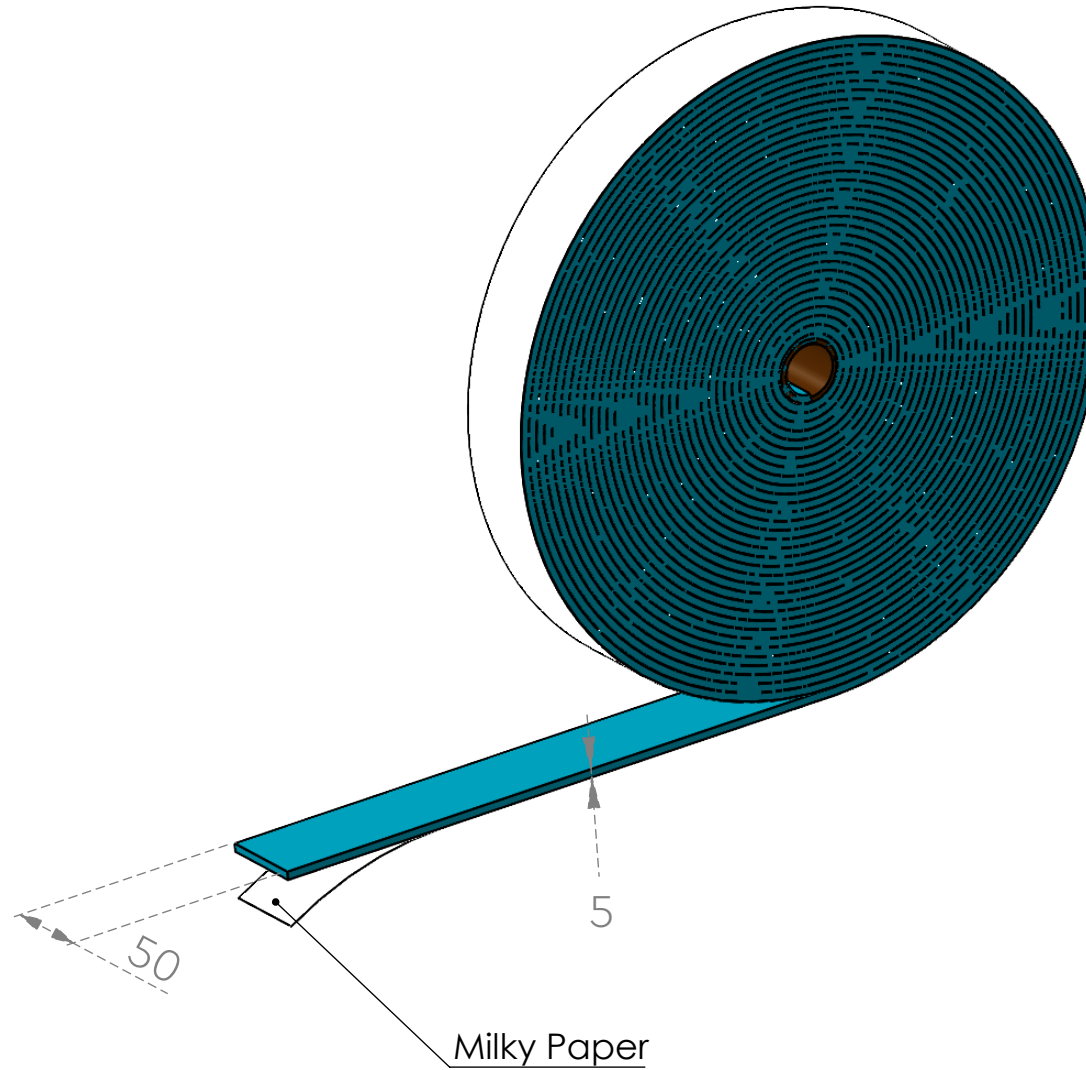

TECHNICAL DRAWING SHEET

Note :-

- Also available in 70mm & 100mm
- Center cut available in all sizes