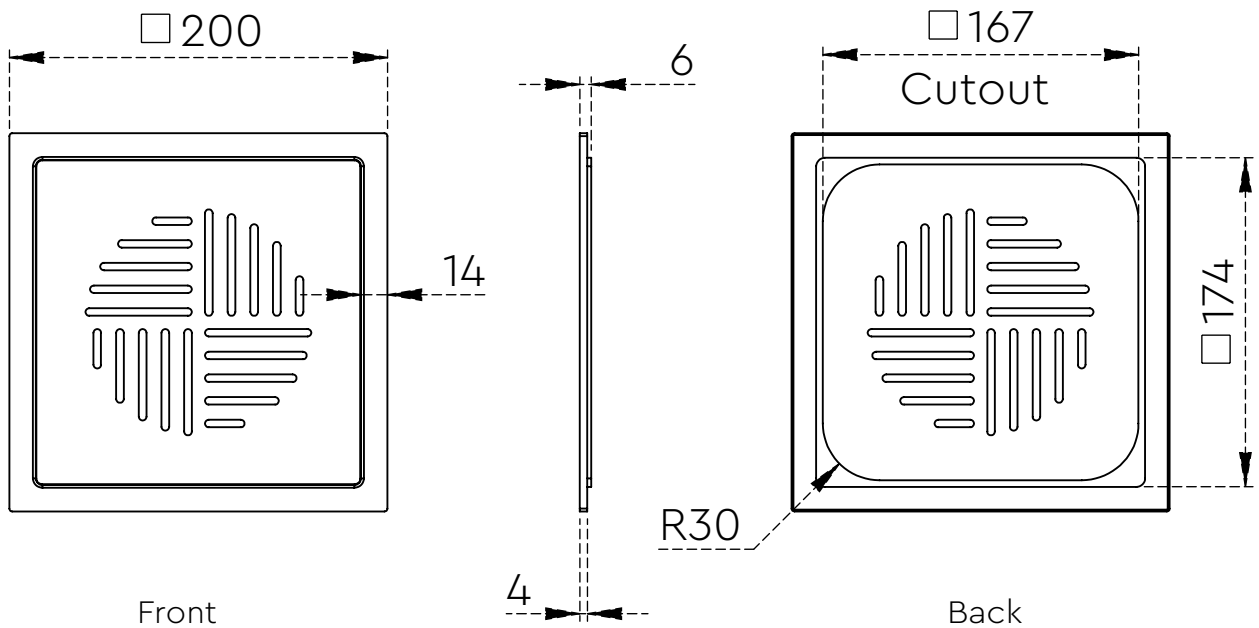

# TECHNICAL DRAWING SHEET

Square Cutout

Front

Back

Note :-

- Frame made from 1mm sheet
- Grating made from 2mm sheet

All dimensions are in mm.