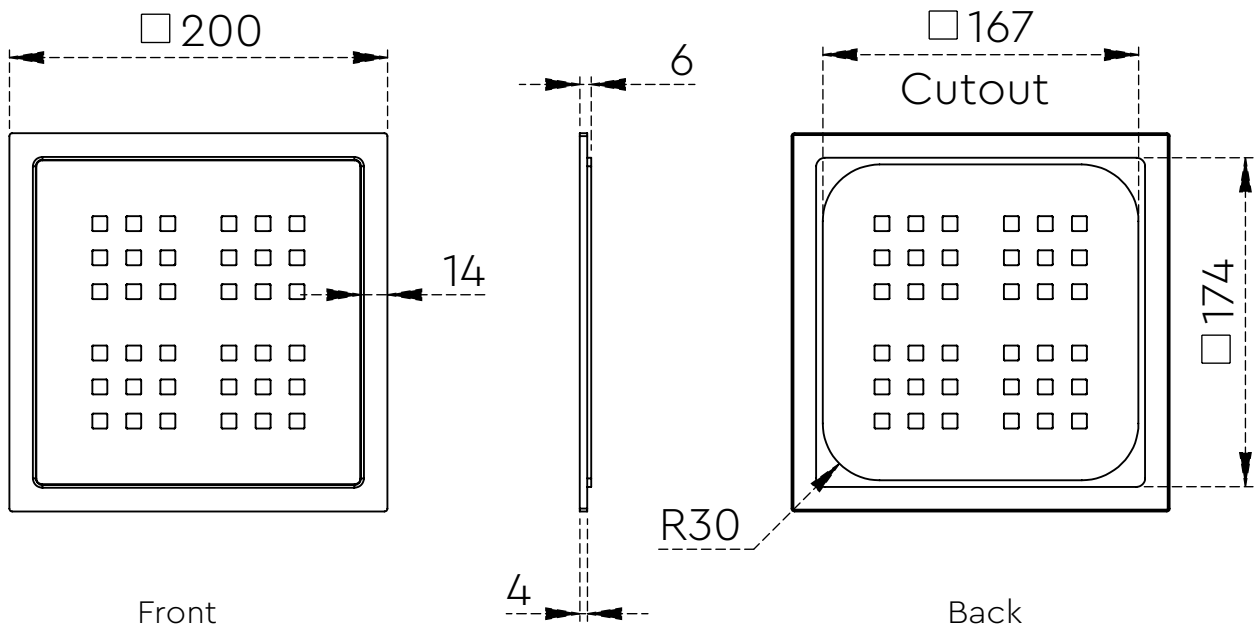

TECHNICAL DRAWING SHEET

Front

Back

Note :-

- Frame made from 1mm sheet
- Grating made from 2mm sheet

All dimensions are in mm.