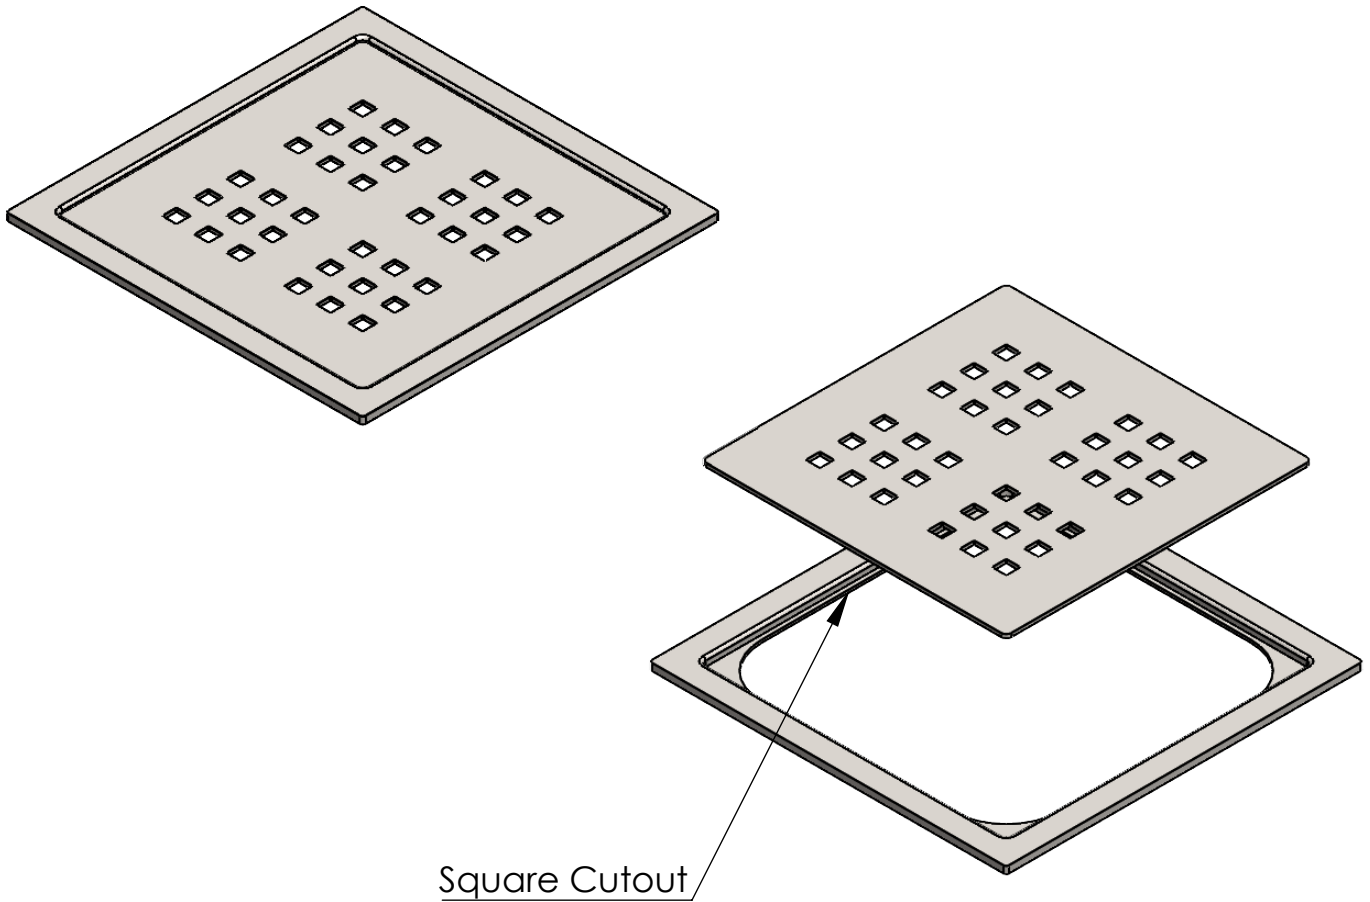

TECHNICAL DRAWING SHEET

Front

Back

Note :-

- Frame made from 1mm sheet
- Grating made from 2mm sheet

All dimensions are in mm.