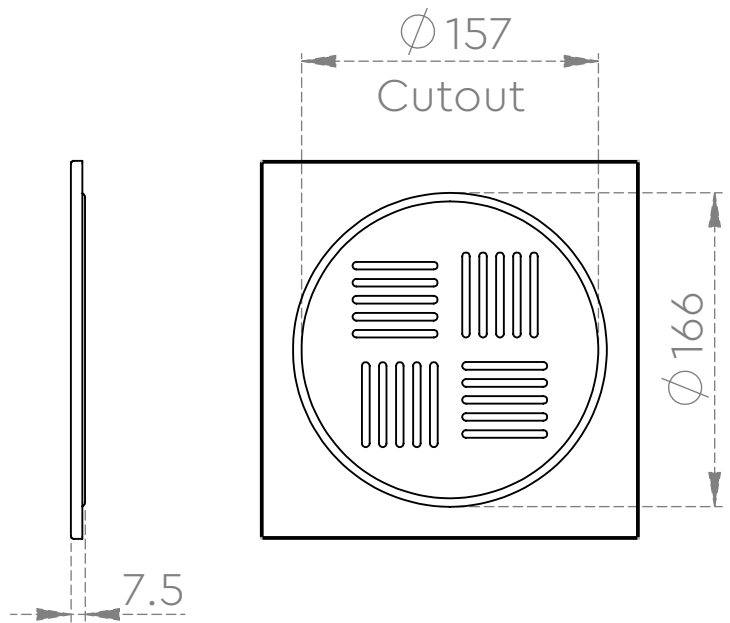

TECHNICAL DRAWING SHEET

Front

Back

Note :-

- Frame made from 1mm sheet
- Grating made from 1mm sheet

All dimensions are in mm.