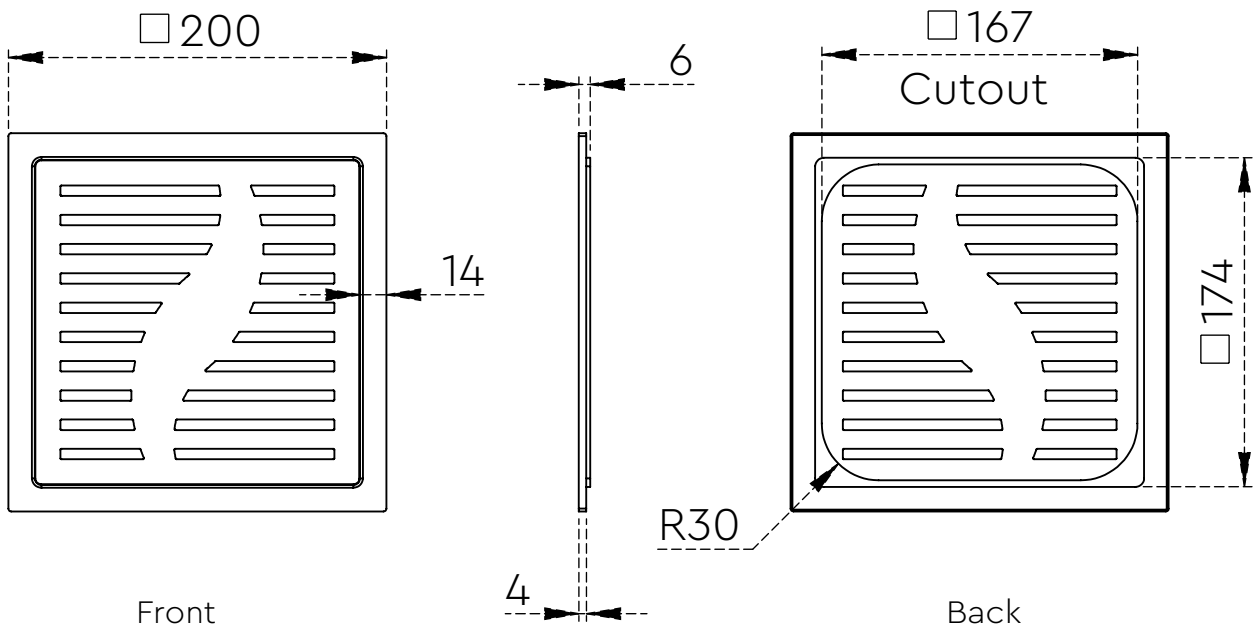

TECHNICAL DRAWING SHEET

Square Cutout

Note :-

- Frame made from 1mm sheet
- Grating made from 2mm sheet

All dimensions are in mm.