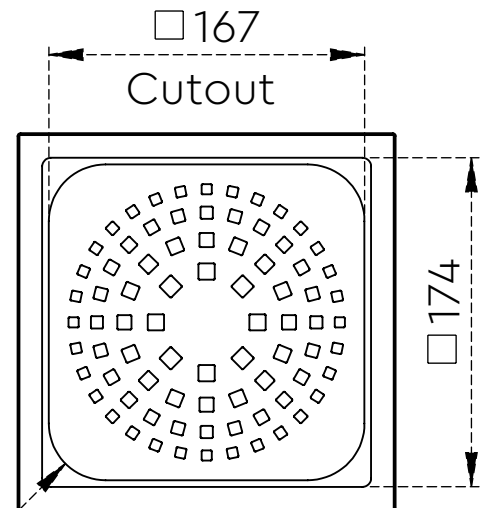

TECHNICAL DRAWING SHEET

Square Cutout

Front

Back

Note :-

- Frame made from 1mm sheet
- Grating made from 2mm sheet

All dimensions are in mm.