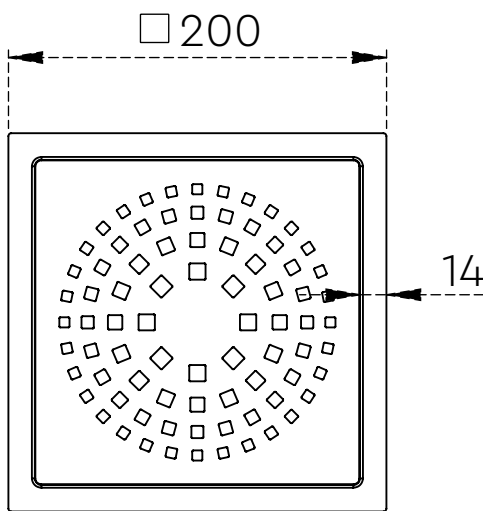

TECHNICAL DRAWING SHEET

Square Cutout

Front

Back

Note :-

- Frame made from 1mm sheet
- Grating made from 2mm sheet

All dimensions are in mm.