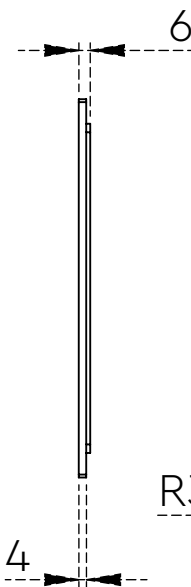

TECHNICAL DRAWING SHEET

Square Cutout

Front

Back

Note :-

- Frame made from 1mm sheet
- Grating made from 2mm sheet

All dimensions are in mm.