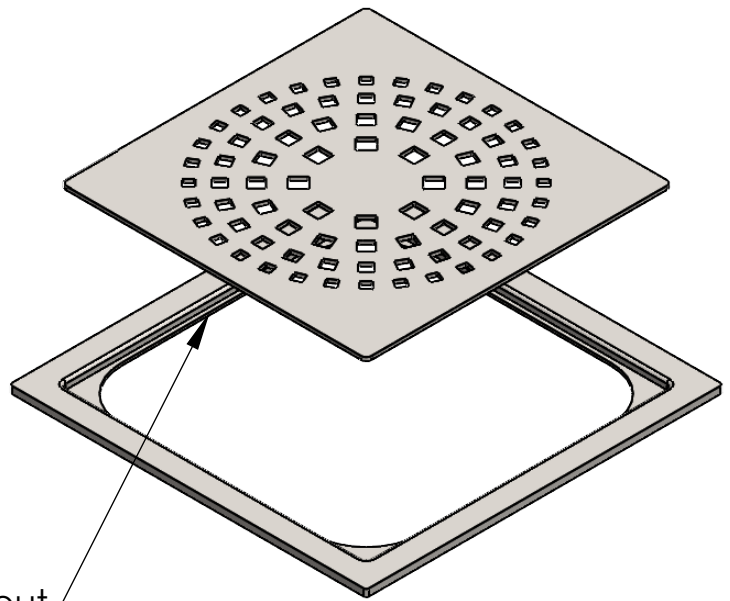

TECHNICAL DRAWING SHEET

Square Cutout

Front

Back

Note :-

- Frame made from 1mm sheet
- Grating made from 2mm sheet

All dimensions are in mm.