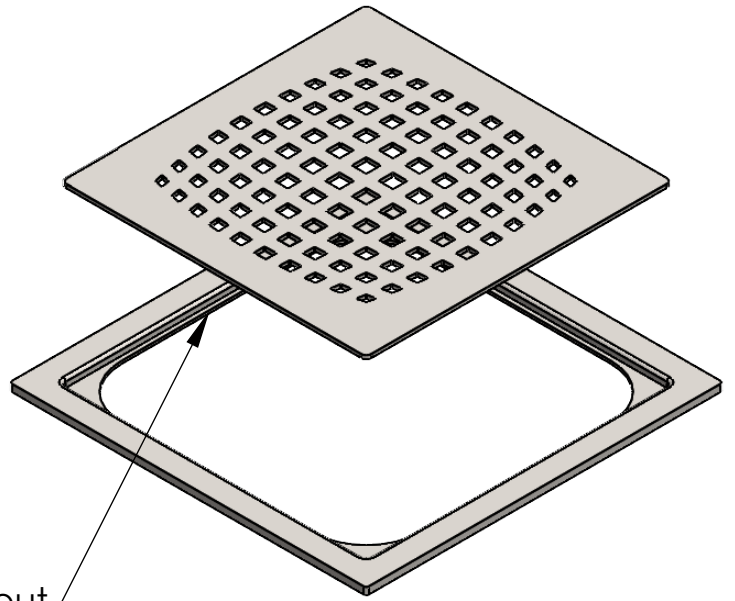

TECHNICAL DRAWING SHEET

Square Cutout

Front

Back

Note :-

- Frame made from 1mm sheet
- Grating made from 2mm sheet