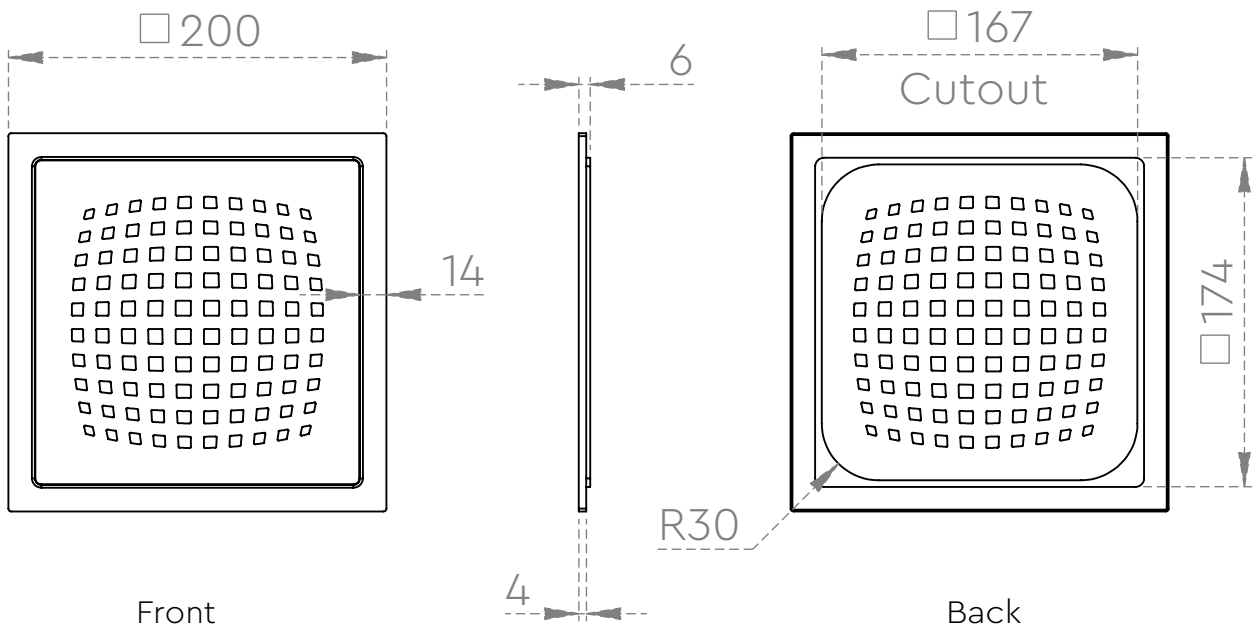

TECHNICAL DRAWING SHEET

Square Cutout

Front

Back

Note :-

- Frame made from 1mm sheet
- Grating made from 2mm sheet