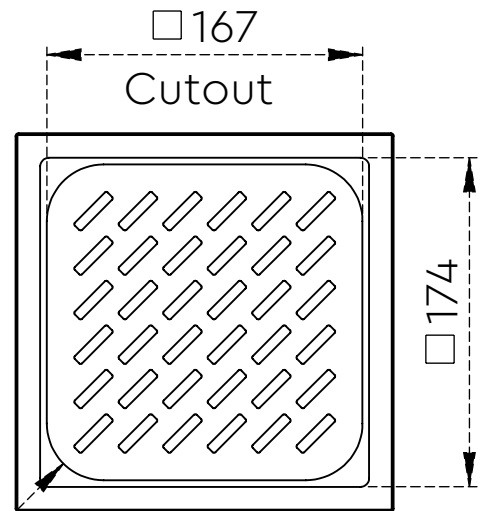

# TECHNICAL DRAWING SHEET

Square Cutout

Front

Back

Note :-

- Frame made from 1mm sheet
- Grating made from 2mm sheet

All dimensions are in mm.