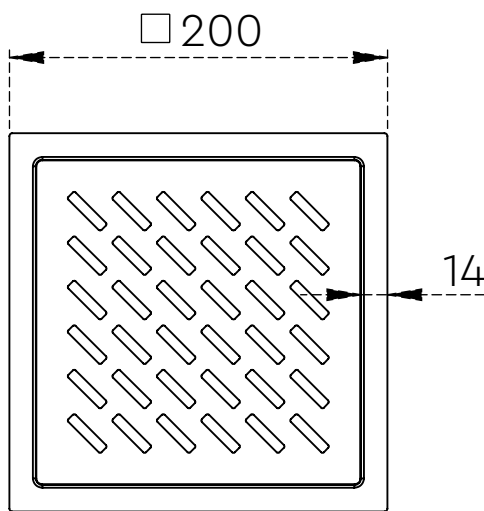

# TECHNICAL DRAWING SHEET

Square Cutout

Front

Back

Note :-

- Frame made from 1mm sheet
- Grating made from 2mm sheet

All dimensions are in mm.