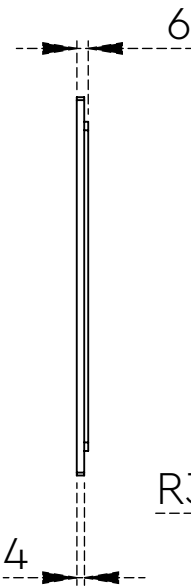

# TECHNICAL DRAWING SHEET

Square Cutout

Front

Back

Note :-

- Frame made from 1mm sheet
- Grating made from 2mm sheet

All dimensions are in mm.