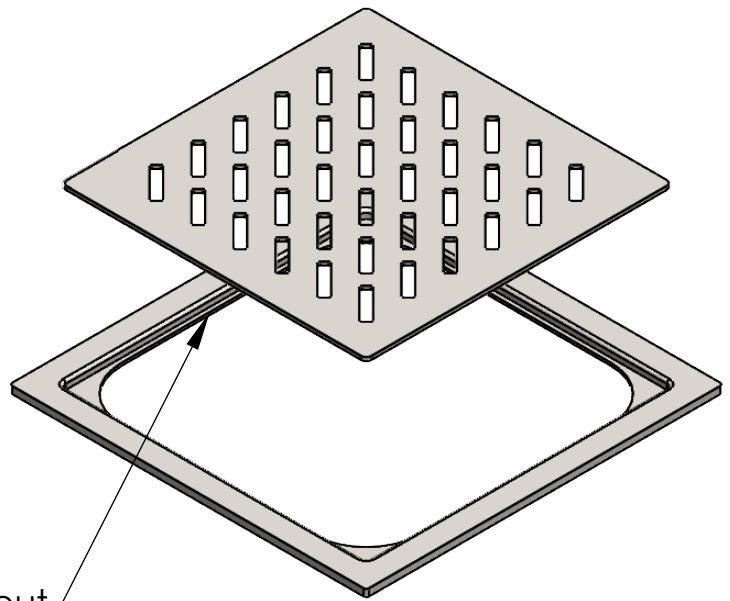

# TECHNICAL DRAWING SHEET

Square Cutout

Front

Back

Note :-

- Frame made from 1mm sheet
- Grating made from 2mm sheet

All dimensions are in mm.