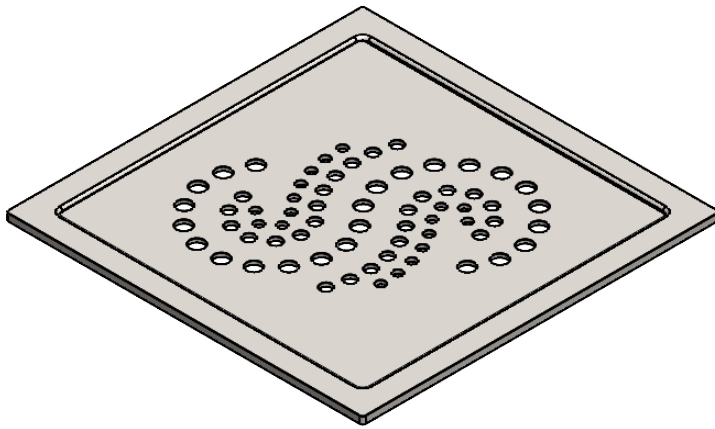

TECHNICAL DRAWING SHEET

Square Cutout

Note :-

- Frame made from 1mm sheet
- Grating made from 2mm sheet

All dimensions are in mm.