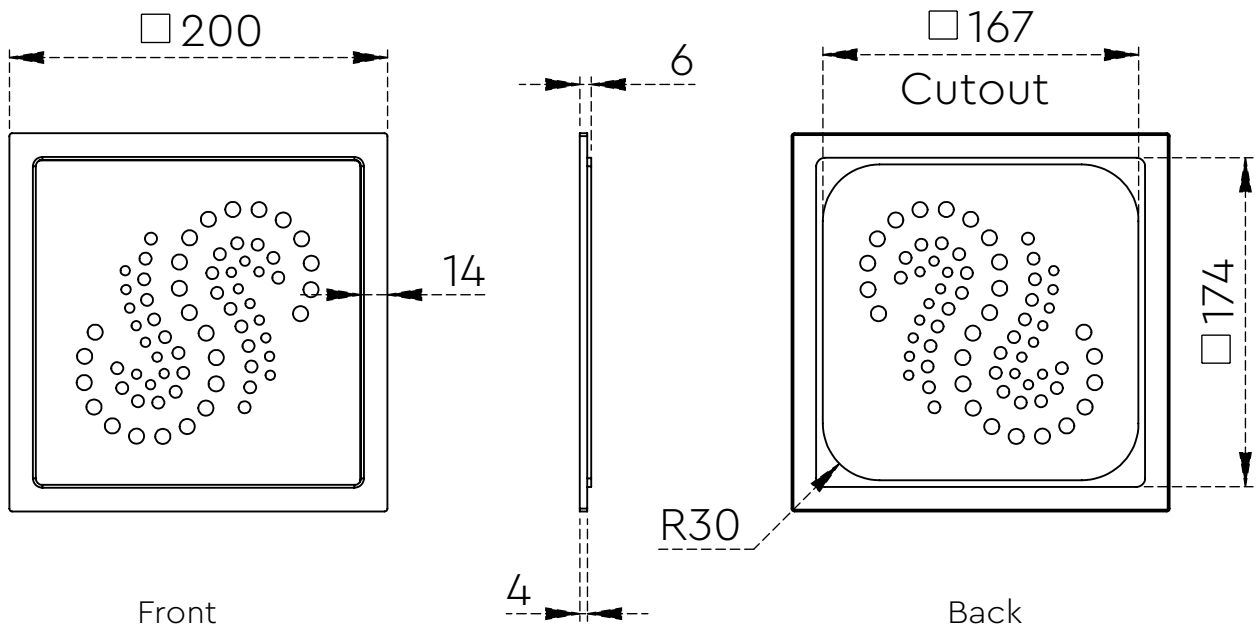

TECHNICAL DRAWING SHEET

Square Cutout

Note :-

- Frame made from 1mm sheet
- Grating made from 2mm sheet

All dimensions are in mm.