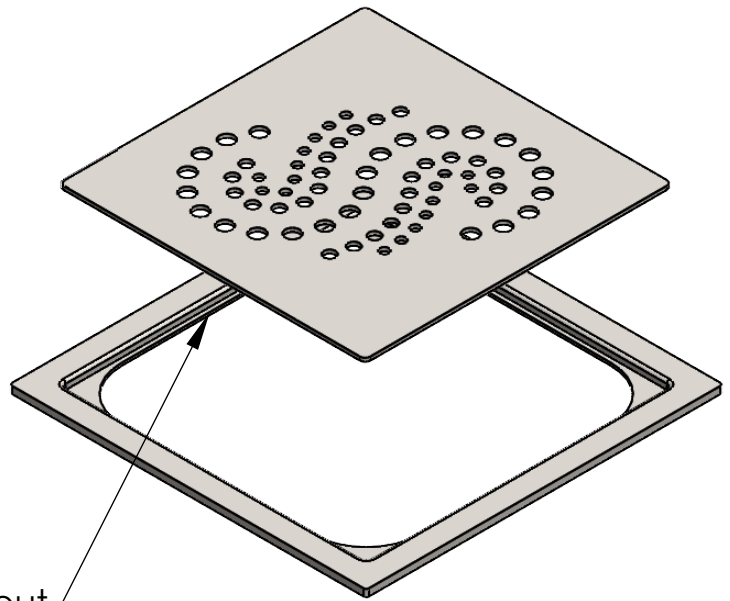

TECHNICAL DRAWING SHEET

Square Cutout

Note :-

- Frame made from 1mm sheet
- Grating made from 2mm sheet

All dimensions are in mm.