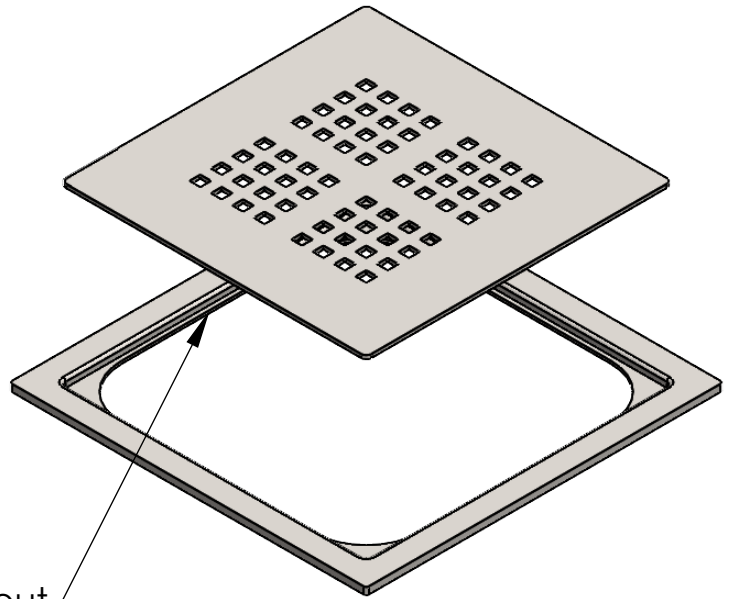

TECHNICAL DRAWING SHEET

Square Cutout

Front

Back

Note :-

- Frame made from 1mm sheet
- Grating made from 2mm sheet

All dimensions are in mm.