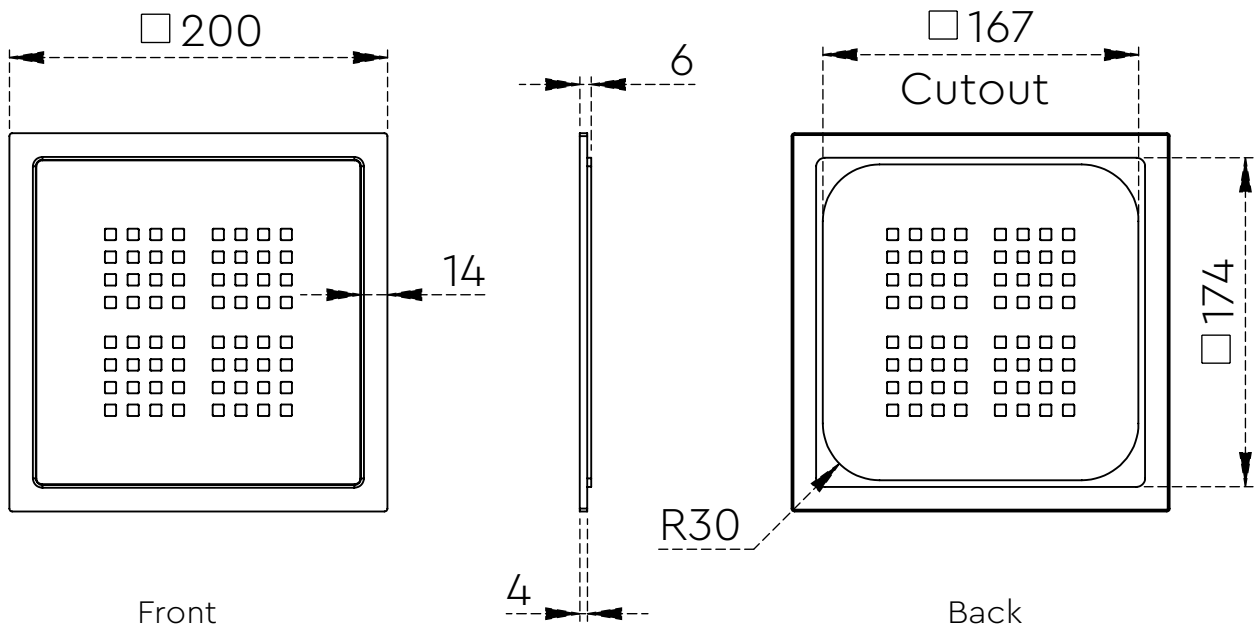

TECHNICAL DRAWING SHEET

Square Cutout

Front

Back

Note :-

- Frame made from 1mm sheet
- Grating made from 2mm sheet

All dimensions are in mm.