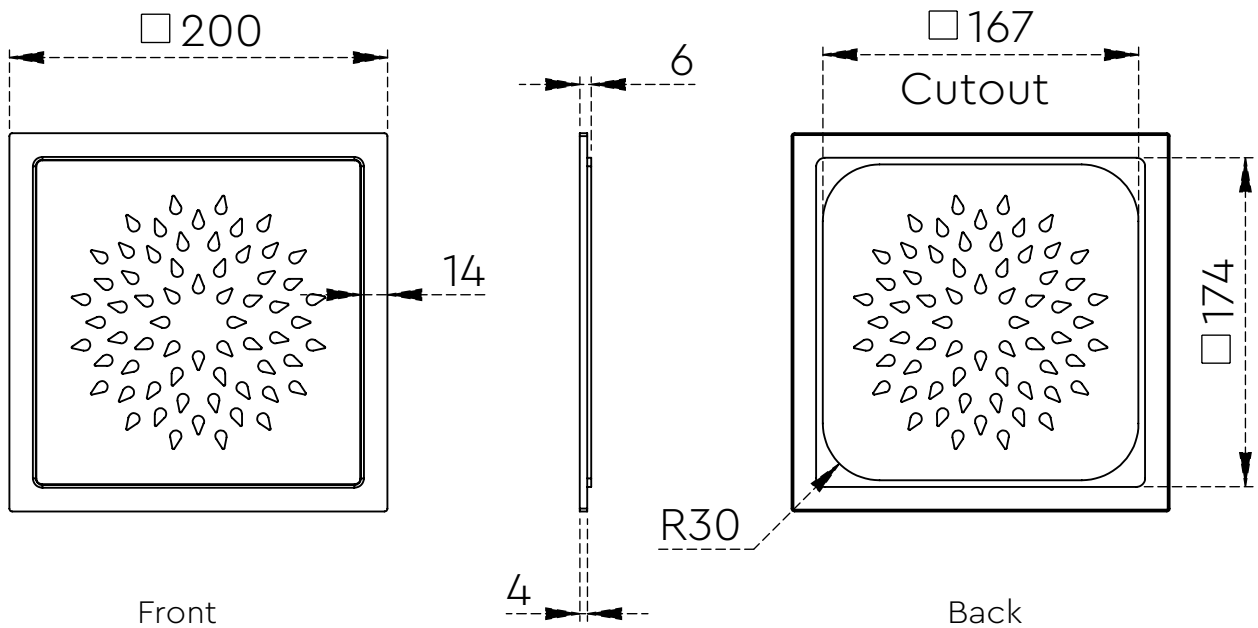

TECHNICAL DRAWING SHEET

Square Cutout

Note :-

- Frame made from 1mm sheet
- Grating made from 2mm sheet

All dimensions are in mm.