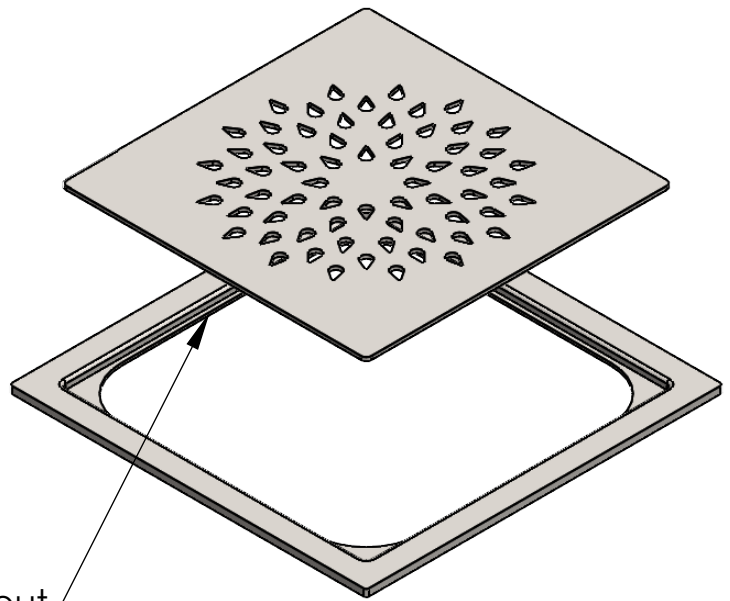

TECHNICAL DRAWING SHEET

Square Cutout

Note :-

- Frame made from 1mm sheet
- Grating made from 2mm sheet

All dimensions are in mm.