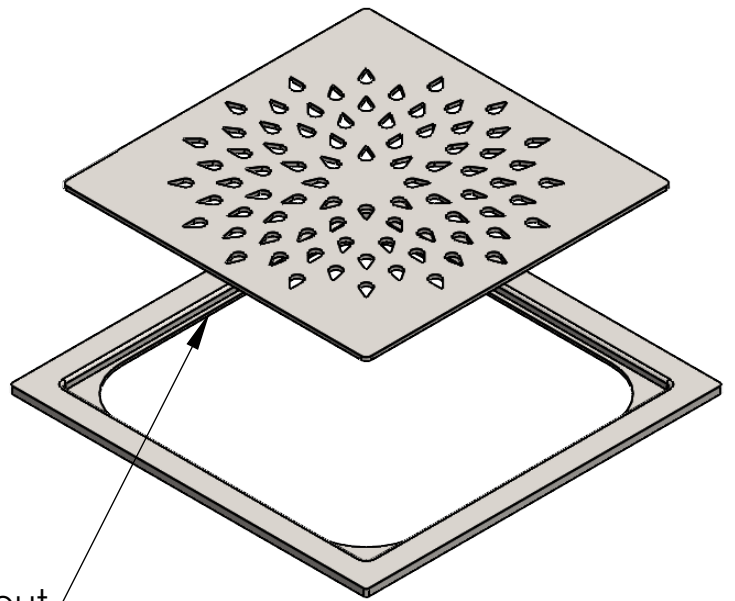

TECHNICAL DRAWING SHEET

Square Cutout

Front

Back

Note :-

- Frame made from 1mm sheet
- Grating made from 2mm sheet