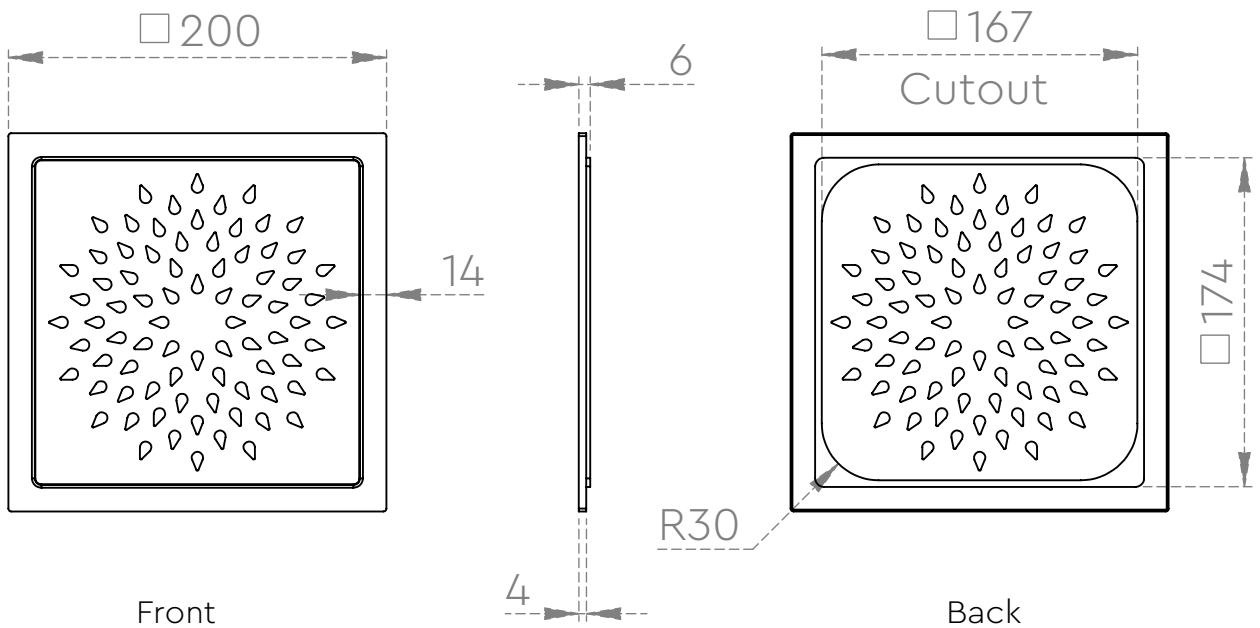

TECHNICAL DRAWING SHEET

Square Cutout

Front

Back

Note :-

- Frame made from 1mm sheet
- Grating made from 2mm sheet