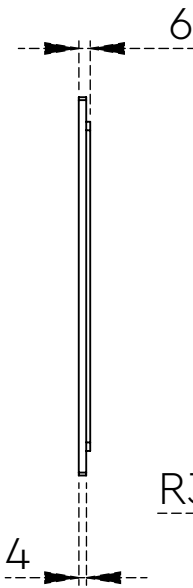

TECHNICAL DRAWING SHEET

Square Cutout

Front

Back

Note :-

- Frame made from 1mm sheet
- Grating made from 2mm sheet