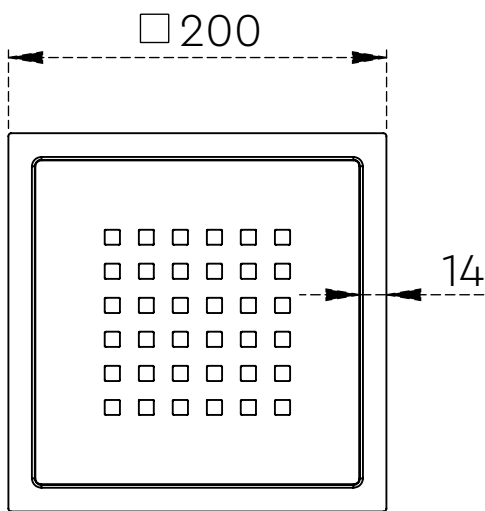

TECHNICAL DRAWING SHEET

Square Cutout

Front

Back

Note :-

- Frame made from 1mm sheet
- Grating made from 2mm sheet