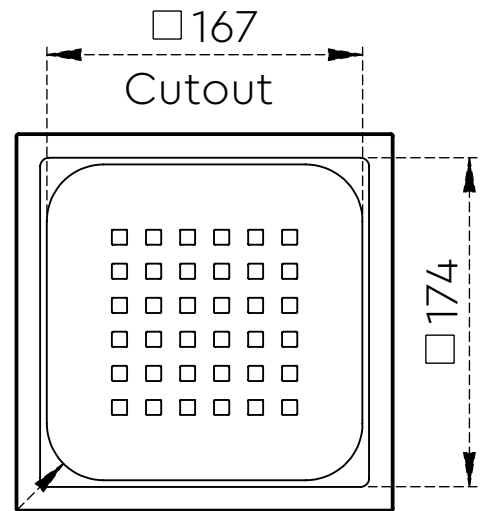

TECHNICAL DRAWING SHEET

Square Cutout

Front

Back

Note :-

- Frame made from 1mm sheet
- Grating made from 2mm sheet