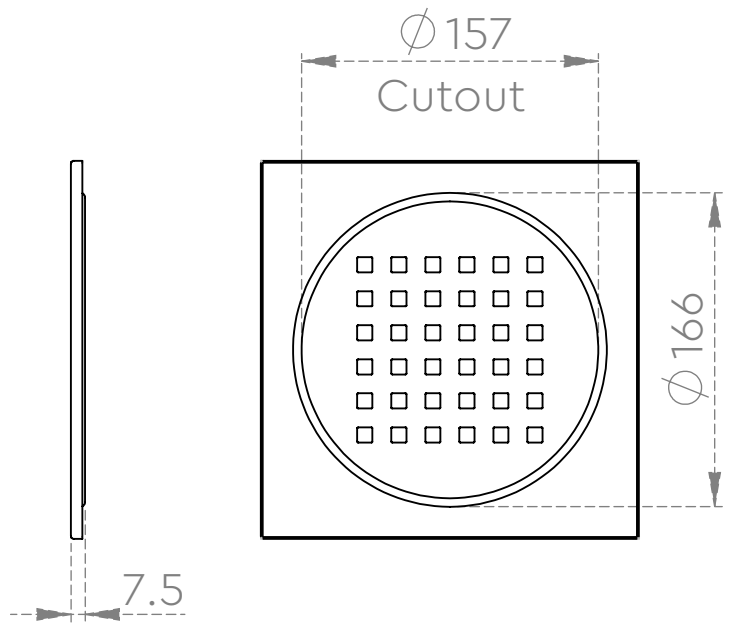

TECHNICAL DRAWING SHEET

Front

Back

Note :-

- Frame made from 1mm sheet
- Grating made from 1mm sheet

All dimensions are in mm.