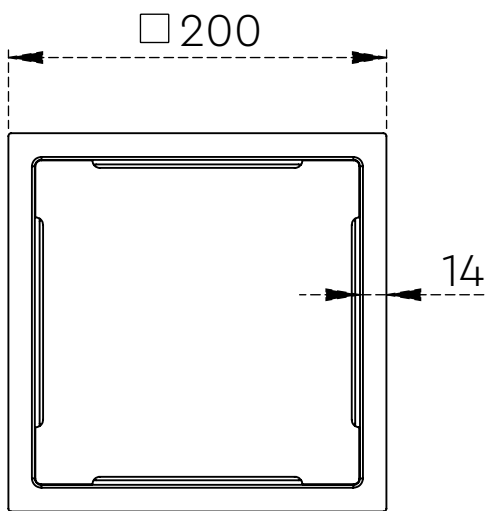

TECHNICAL DRAWING SHEET

Square Cutout

Front

Back

Note :-

- Frame made from 1mm sheet
- Grating made from 2mm sheet

All dimensions are in mm.