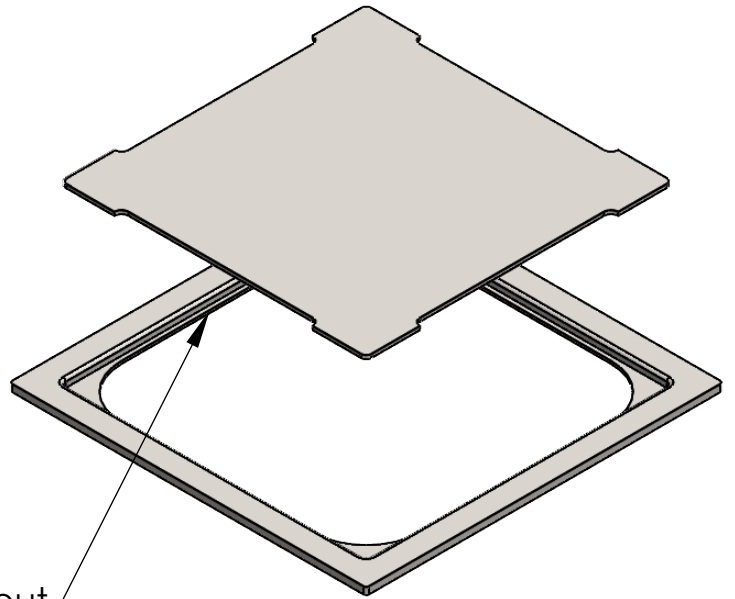

TECHNICAL DRAWING SHEET

Square Cutout

Front

Back

Note :-

- Frame made from 1mm sheet
- Grating made from 2mm sheet

All dimensions are in mm.