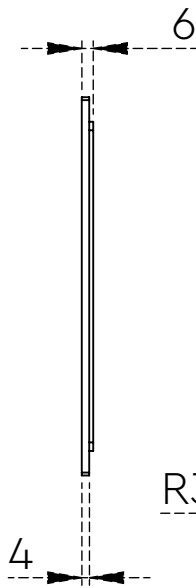

TECHNICAL DRAWING SHEET

Square Cutout

Front

Back

Note :-

- Frame made from 1mm sheet
- Grating made from 2mm sheet

All dimensions are in mm.