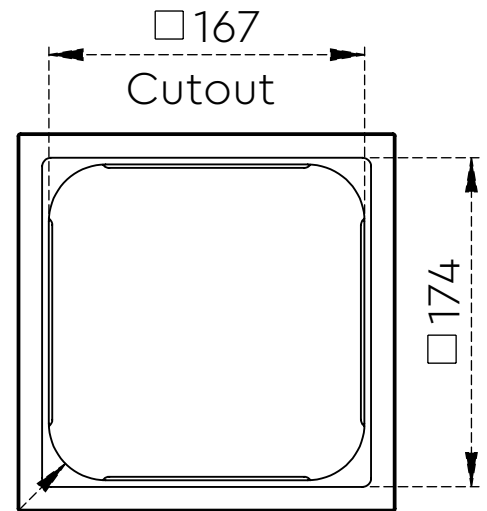

TECHNICAL DRAWING SHEET

Square Cutout

Front

Back

Note :-

- Frame made from 1mm sheet
- Grating made from 2mm sheet

All dimensions are in mm.