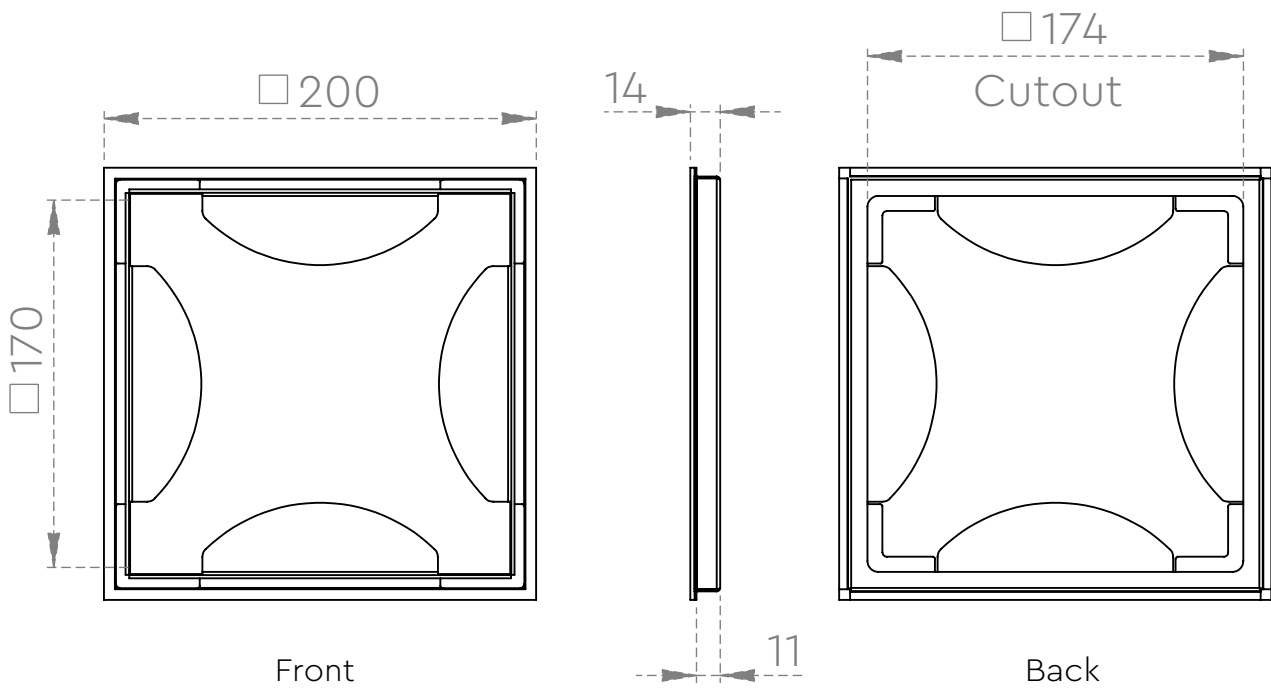

TECHNICAL DRAWING SHEET

Note :-

- Frame made from 1mm sheet
- Grating made from 1.5mm sheet
- Also available in 150mm x 150mm