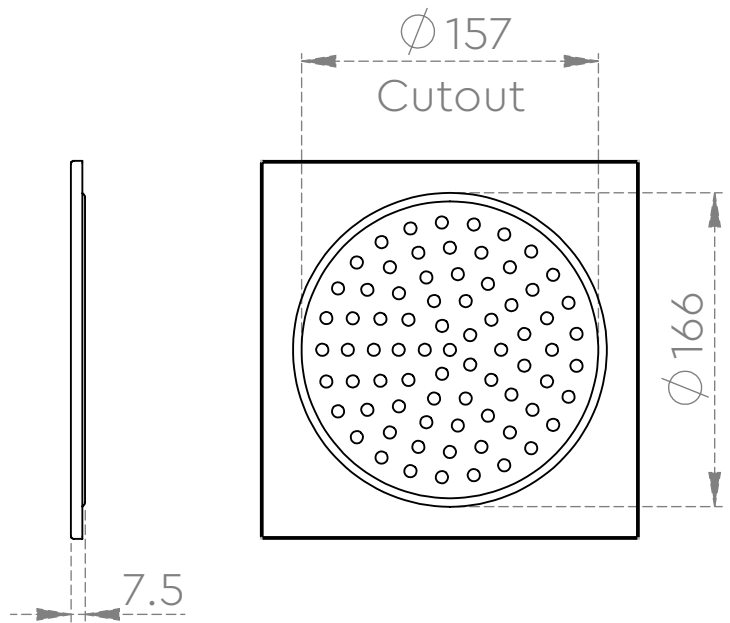

# TECHNICAL DRAWING SHEET

Front

Back

Note :-

- Frame made from 1mm sheet
- Grating made from 1mm sheet

All dimensions are in mm.