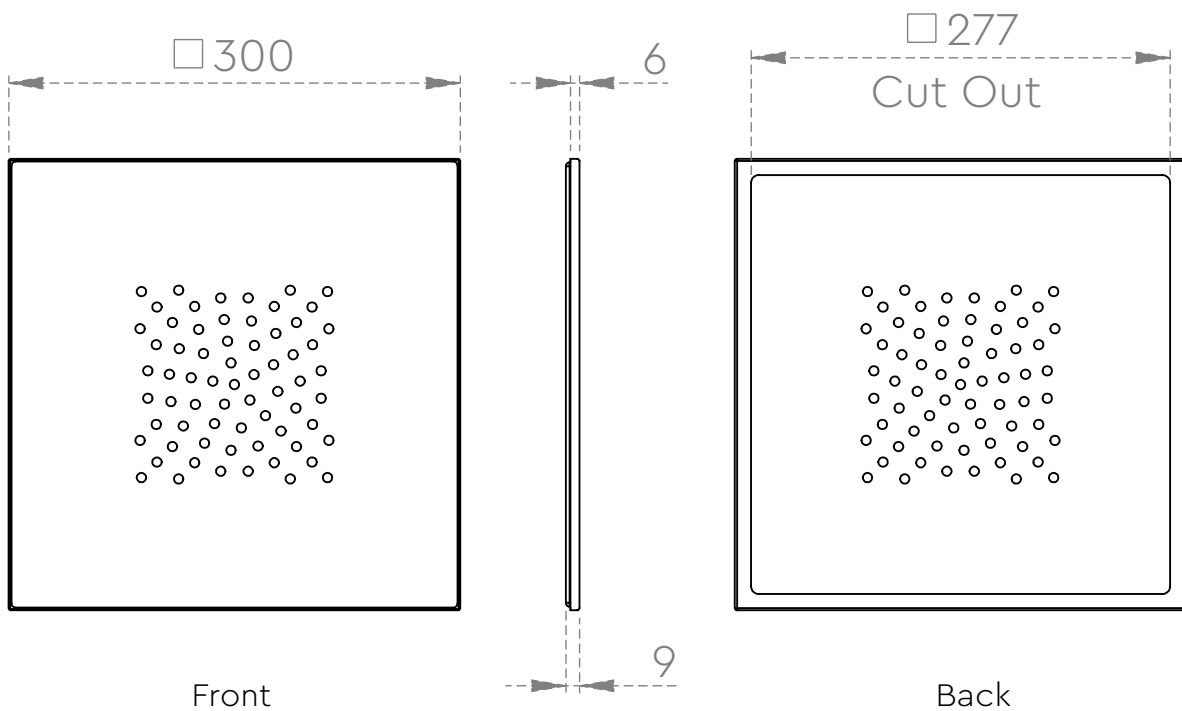

# TECHNICAL DRAWING SHEET

Square Cutout

Front

Back

Note :-

- Frame made from 1mm sheet
- Grating made from 2mm sheet
- Available in 200mm x 200mm, 250mm x 250mm