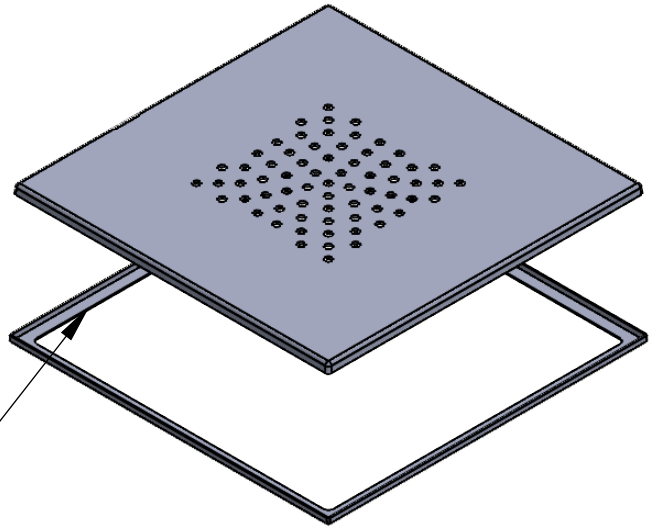

# TECHNICAL DRAWING SHEET

Square Cutout

Front

Back

Note :-

- Frame made from 1mm sheet
- Grating made from 2mm sheet
- Available in 200mm x 200mm, 250mm x 250mm