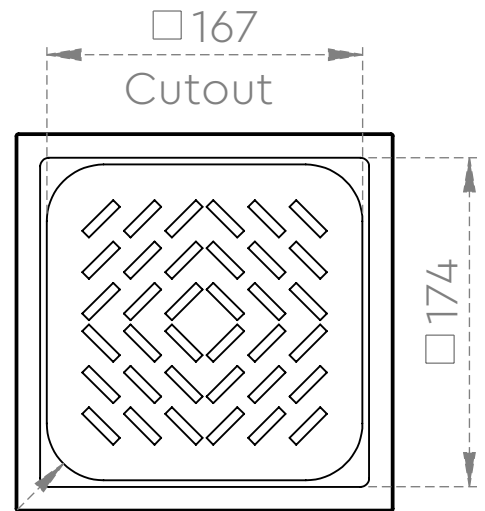

TECHNICAL DRAWING SHEET

Square Cutout

Front

Back

Note :-

- Frame made from 1mm sheet
- Grating made from 2mm sheet