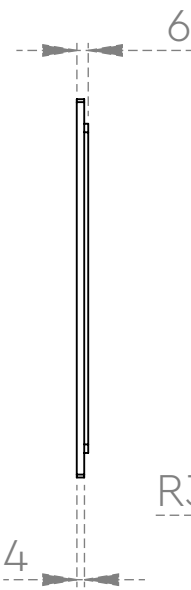

TECHNICAL DRAWING SHEET

Square Cutout

Front

Back

Note :-

- Frame made from 1mm sheet
- Grating made from 2mm sheet