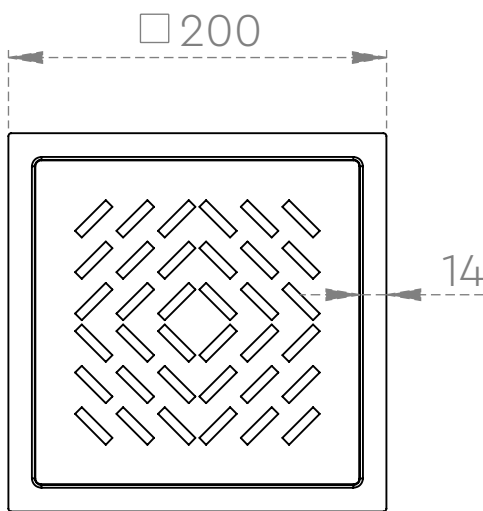

TECHNICAL DRAWING SHEET

Square Cutout

Front

Back

Note :-

- Frame made from 1mm sheet
- Grating made from 2mm sheet