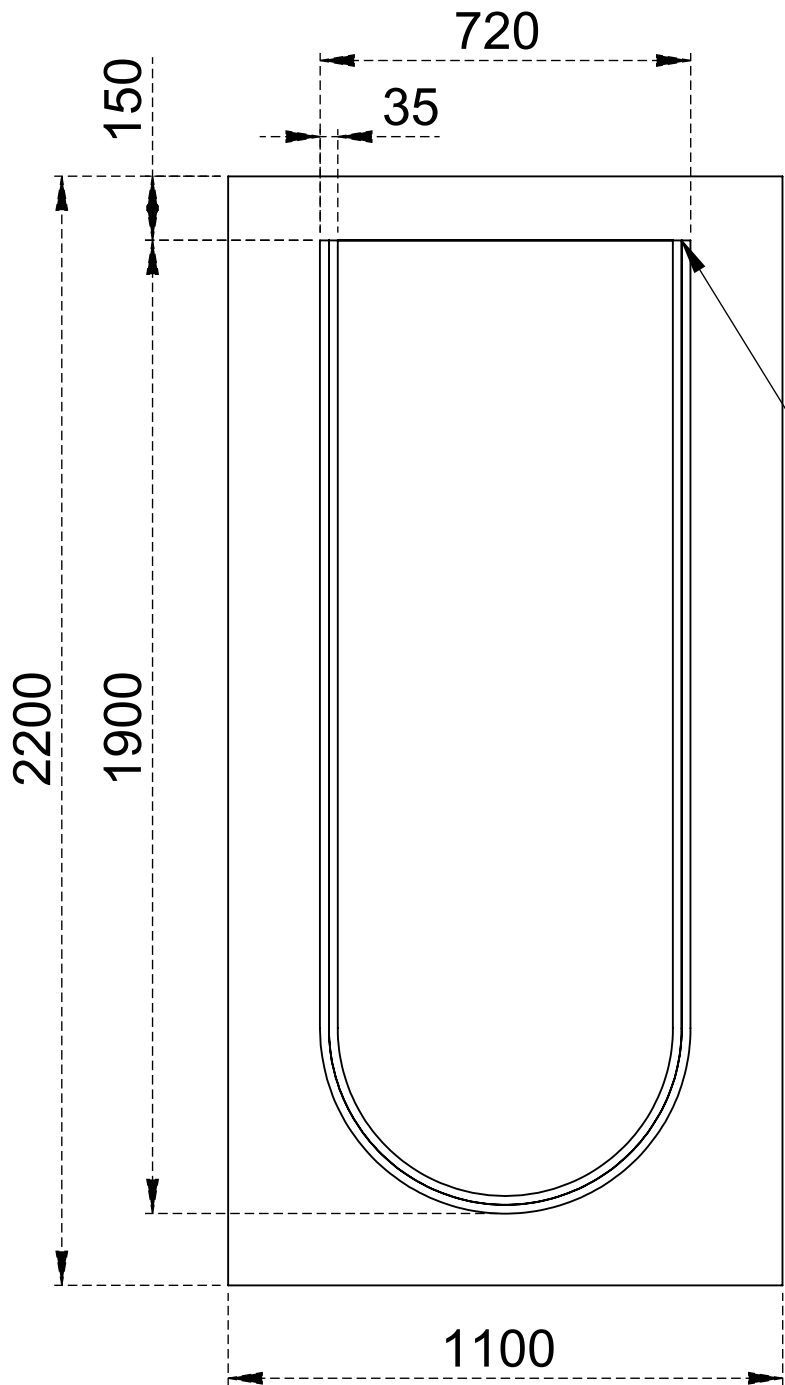

TECHNICAL DRAWING SHEET

Note :-

- Polythene Sheet 0.120mm

TECHNICAL DRAWING SHEET

Note :-

- Polythene Sheet 0.120mm