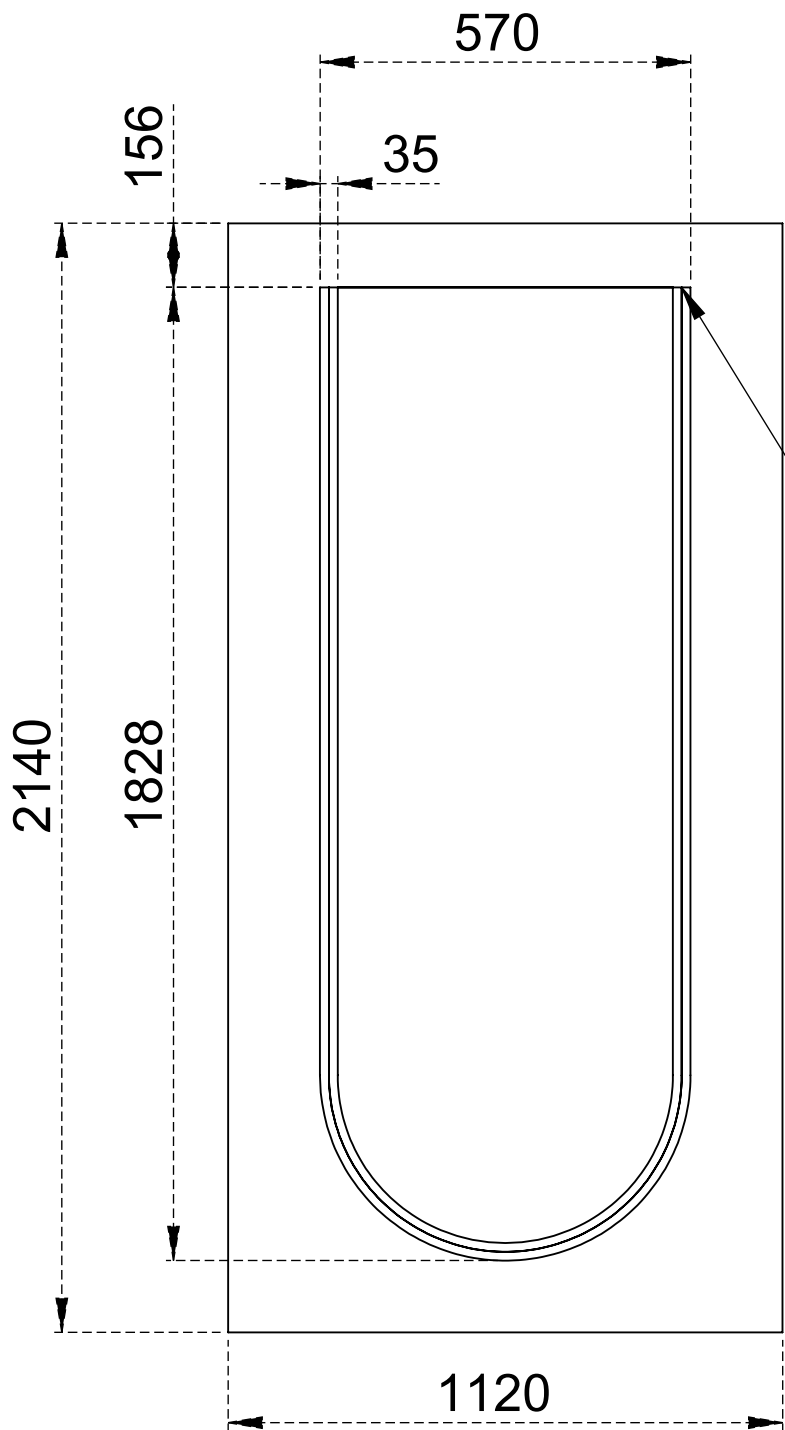

TECHNICAL DRAWING SHEET

Note :-

- Polythene Sheet 0.120mm

TECHNICAL DRAWING SHEET

Note :-

- Polythene Sheet 0.120mm