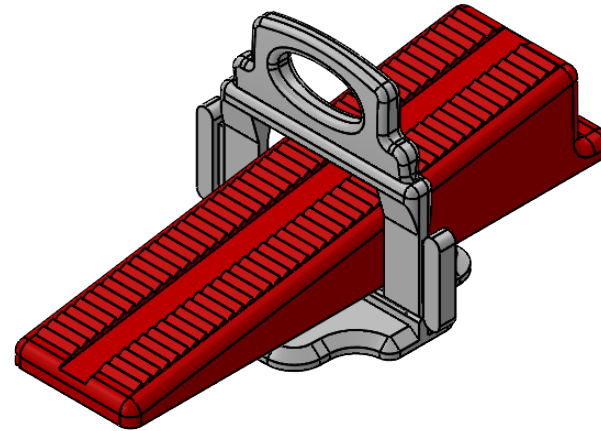

TECHNICAL DRAWING SHEET

Note :-  side leg can available in 3mm, 4mm and 5mm for different spacing