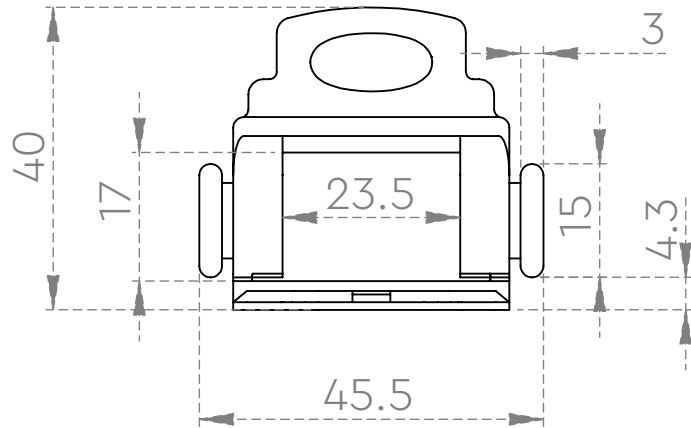

TECHNICAL DRAWING SHEET

Note :-  side leg can available in 3mm, 4mm and 5mm for different spacing