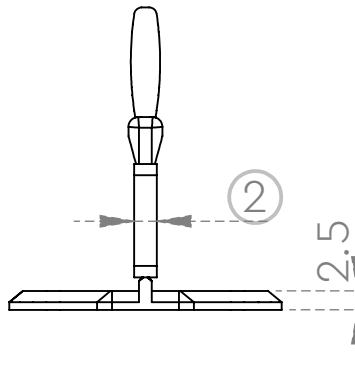

TECHNICAL DRAWING SHEET

Note :-  side leg can available in 3mm, 4mm and 5mm for different spacing