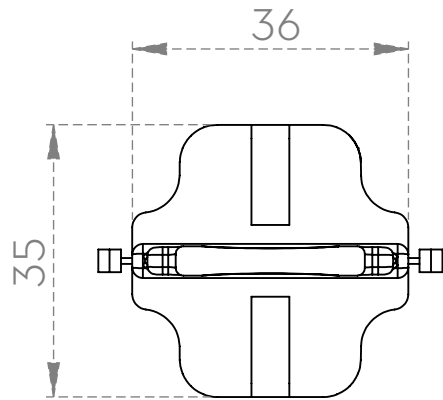

TECHNICAL DRAWING SHEET

Note :-  side leg can available in 3mm, 4mm and 5mm for different spacing