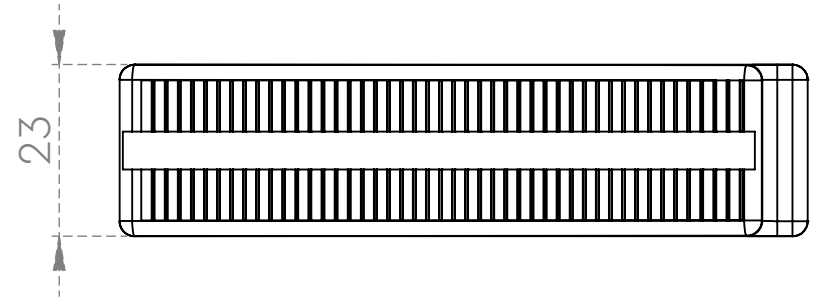

TECHNICAL DRAWING SHEET

Note :-  side leg can available in 3mm, 4mm and 5mm for different spacing