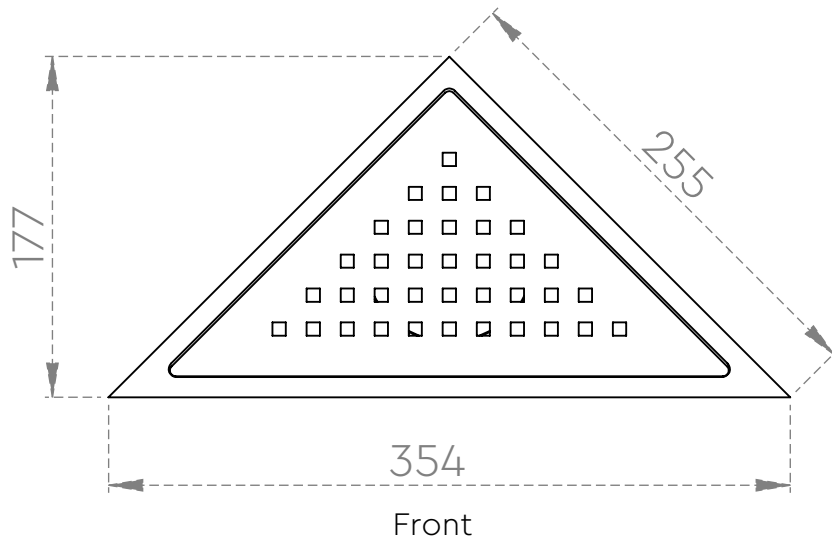

TECHNICAL DRAWING SHEET

Note :-

- Frame made from 1mm sheet
- Grating made from 2mm sheet