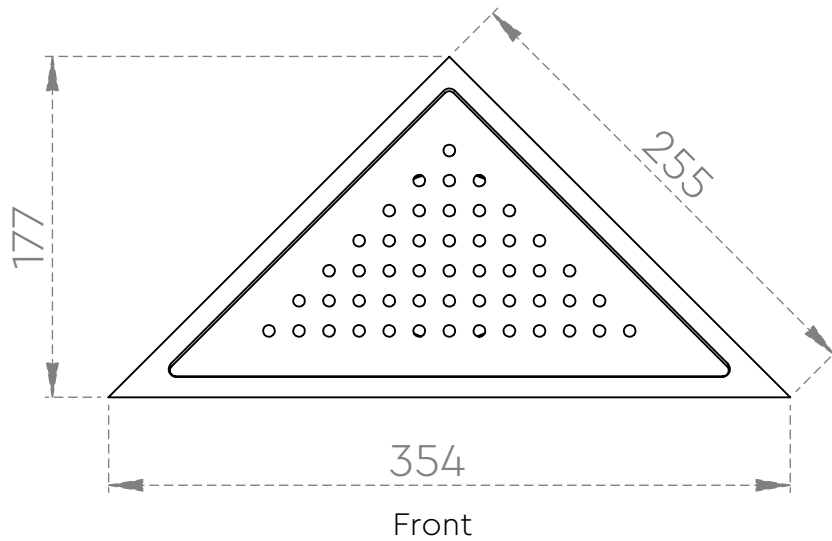

# TECHNICAL DRAWING SHEET

Note :-

- Frame made from 1mm sheet
- Grating made from 2mm sheet