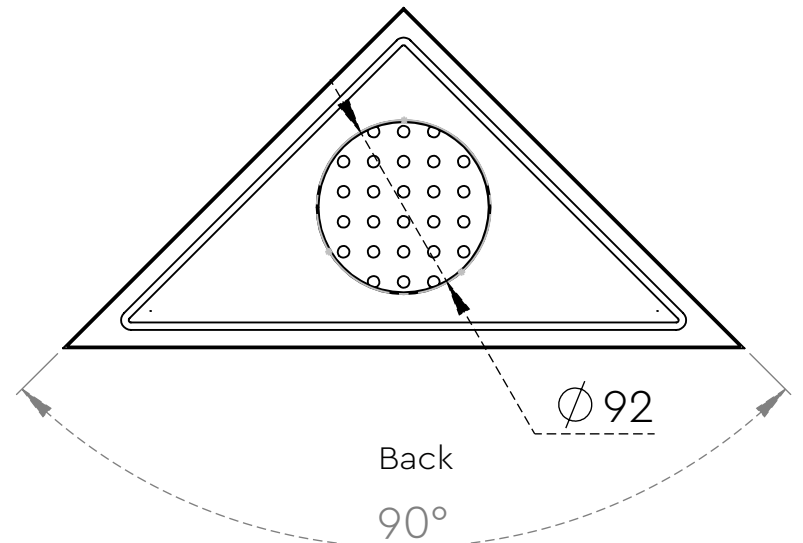

# TECHNICAL DRAWING SHEET

Note :-

- Frame made from 1mm sheet
- Grating made from 2mm sheet