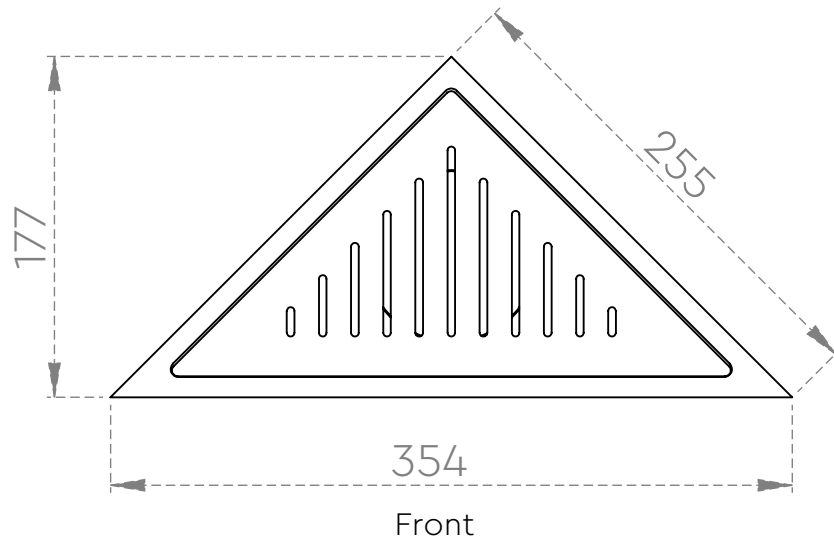

TECHNICAL DRAWING SHEET

Note :-

- Frame made from 1mm sheet
- Grating made from 2mm sheet