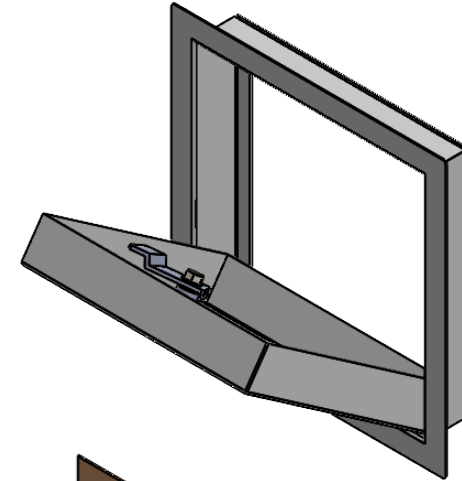

TECHNICAL DRAWING SHEET

Valve Lock Key

Note :-

- Cover and frame made from 0.7 mm sheet.
- Also available in  coin lock.

TECHNICAL DRAWING SHEET

Valve Lock Key

Note :-

- Cover and frame made from 1mm sheet.
- Also available in  coin lock.