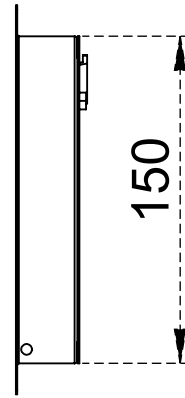

TECHNICAL DRAWING SHEET

Valve Lock Key

Note :-

- Cover and frame made from 0.7 mm sheet.
- Also available in  coin lock.

TECHNICAL DRAWING SHEET

Valve Lock Key

Note :-

- Cover and frame made from 1mm sheet.
- Also available in  coin lock.