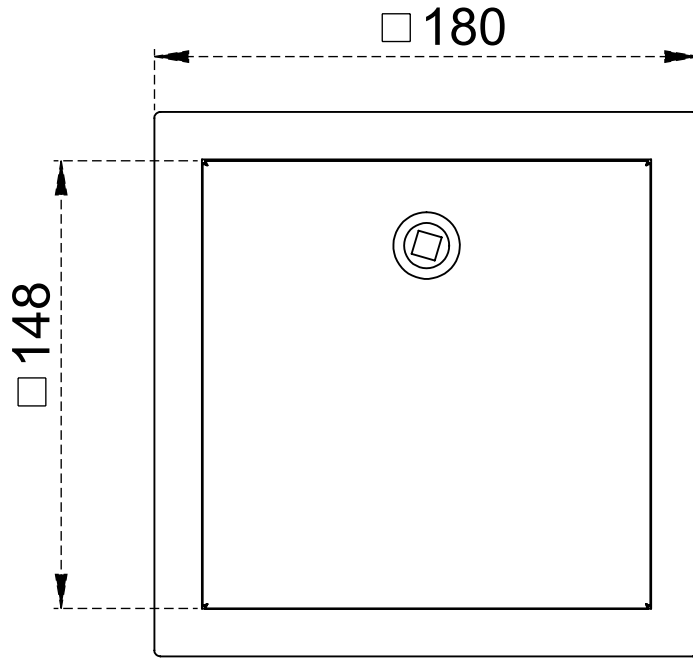

TECHNICAL DRAWING SHEET

Valve Lock Key

Note :-

- Cover and frame made from 0.7 mm sheet.
- Also available in  coin lock.

TECHNICAL DRAWING SHEET

Valve Lock Key

Note :-

- Cover and frame made from 1mm sheet.
- Also available in  coin lock.