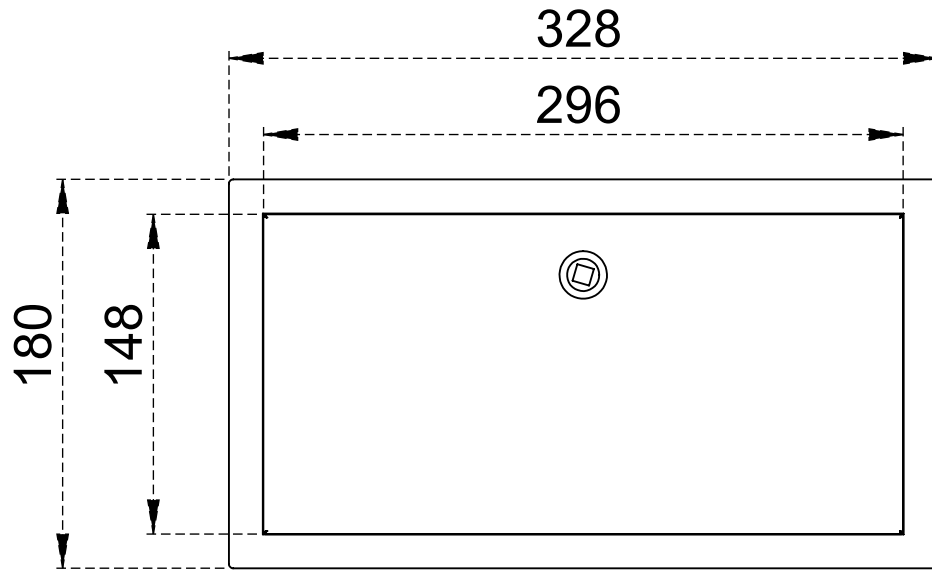

TECHNICAL DRAWING SHEET

Valve Lock Key

Note :-

- Cover and frame made from 0.7 mm sheet.
- Also available in  coin lock.

TECHNICAL DRAWING SHEET

Valve Lock Key

Note :-

- Cover and frame made from 1mm sheet.
- Also available in  coin lock.