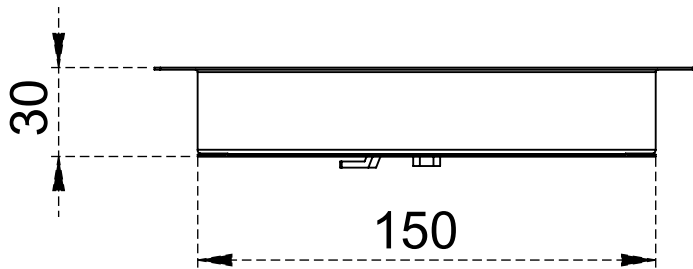

TECHNICAL DRAWING SHEET

Valve Lock Key

Note :-

- Cover and frame made from 0.7 mm sheet.
- Also available in  coin lock.

TECHNICAL DRAWING SHEET

Valve Lock Key

Note :-

- Cover and frame made from 1mm sheet.
- Also available in  coin lock.