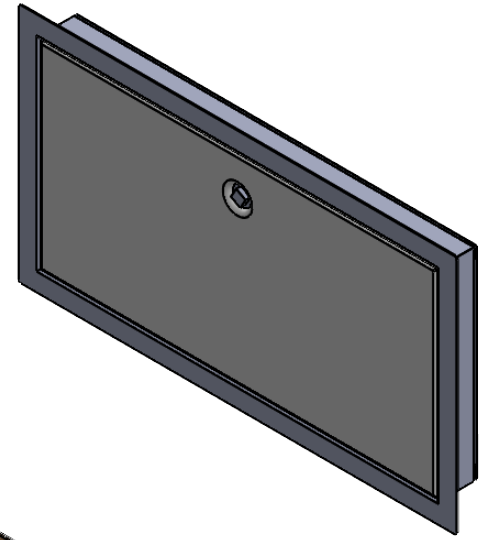

TECHNICAL DRAWING SHEET

Valve Lock Key

Note :-

- Cover and frame made from 0.7 mm sheet.
- Also available in  coin lock.

TECHNICAL DRAWING SHEET

Valve Lock Key

Note :-

- Cover and frame made from 1mm sheet.
- Also available in  coin lock.