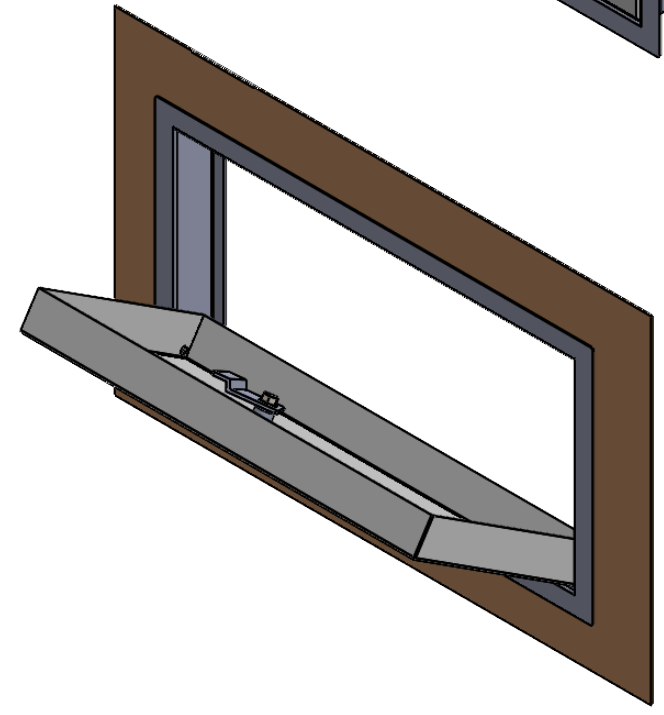

TECHNICAL DRAWING SHEET

Valve Lock Key

Note :-

- Cover and frame made from 0.7 mm sheet.
- Also available in  coin lock.

TECHNICAL DRAWING SHEET

Valve Lock Key

Note :-

- Cover and frame made from 1mm sheet.
- Also available in  coin lock.