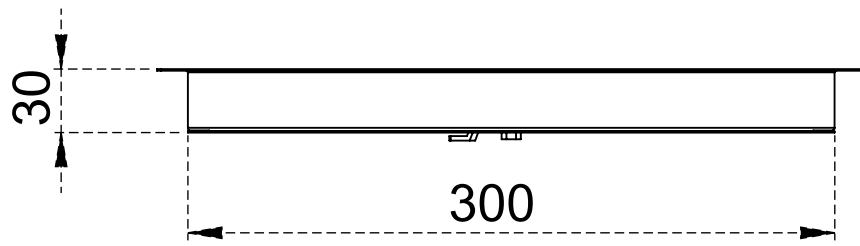

TECHNICAL DRAWING SHEET

Valve Lock Key

Note :-

- Cover and frame made from 0.7 mm sheet.
- Also available in  coin lock.

TECHNICAL DRAWING SHEET

Valve Lock Key

Note :-

- Cover and frame made from 1mm sheet.
- Also available in  coin lock.