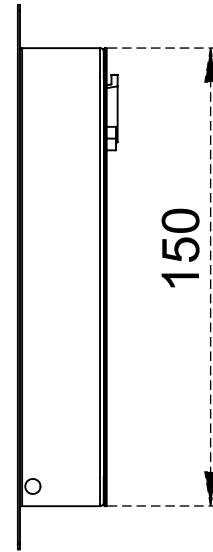

TECHNICAL DRAWING SHEET

Valve Lock Key

Note :-

- Cover and frame made from 0.7 mm sheet.
- Also available in  coin lock.

TECHNICAL DRAWING SHEET

Valve Lock Key

Note :-

- Cover and frame made from 1mm sheet.
- Also available in  coin lock.