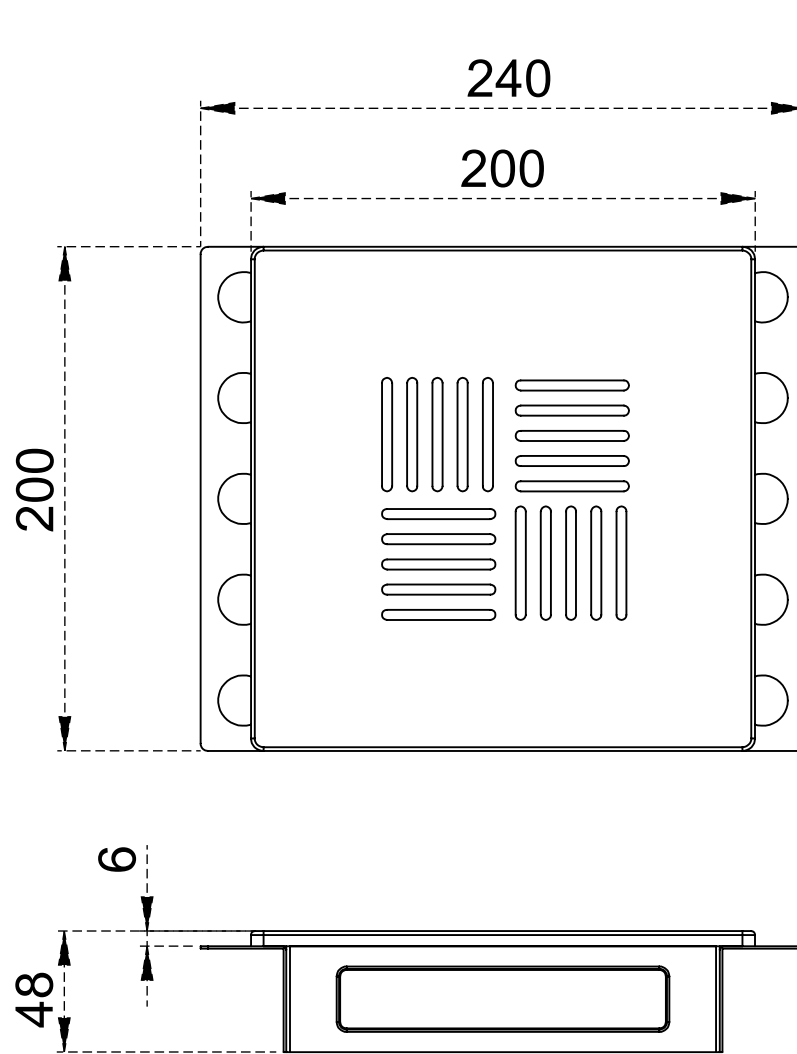

TECHNICAL DRAWING SHEET

TECHNICAL DRAWING SHEET

Note :-

- Cover and frame made from 1mm sheet
- Also available in 150mm x 150mm