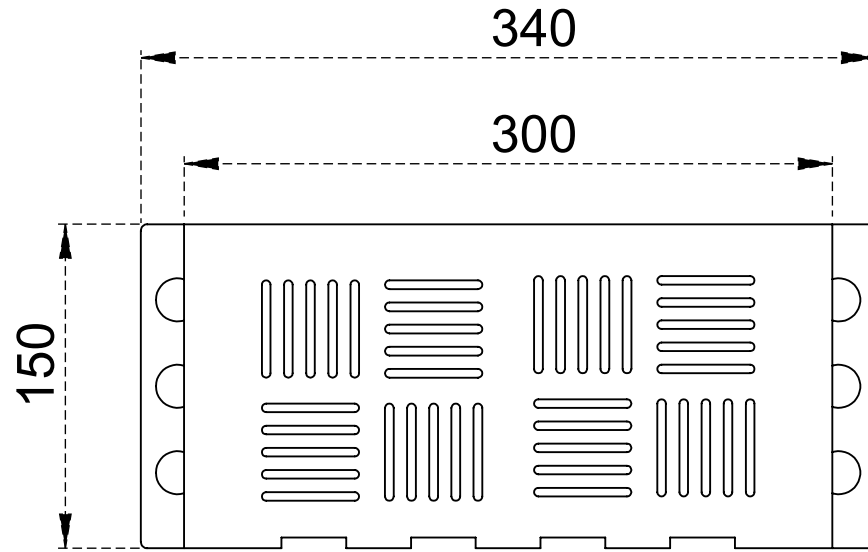

TECHNICAL DRAWING SHEET

TECHNICAL DRAWING SHEET

Note :-

- Cover and frame made from 1mm sheet
- Also available in 150mm x 150mm